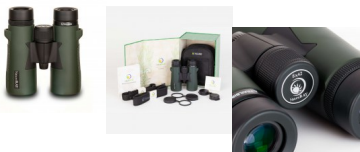

## NatureRay Trailbird 8x42

The all new NatureRAY binoculars are designed to bring you closer to nature and they are priced to deliver tremendous value for money.

### Description

Taking a step up from the Outrek binoculars, the Trailbird 8x42 is the most popular model in this range. Sharing the solidity and sturdiness of the Outrek, this binocular is shrouded in high-protection rubber armour and it features furrowed and stippled textured areas on the outer edges of the body to increase grip and to make holding easier.

The 8x42 delivers a crisp, bright image, which is sharp with natural colours, this model featuring BaK4 prisms with phase-corrected coatings, fully multicoated lenses and a gas-filled body, rendering it waterproof.