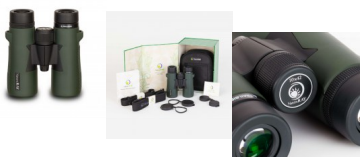

NatureRay Trailbird 10x42

The all new NatureRAY binoculars are designed to bring you closer to nature and they are priced to deliver tremendous value for money.